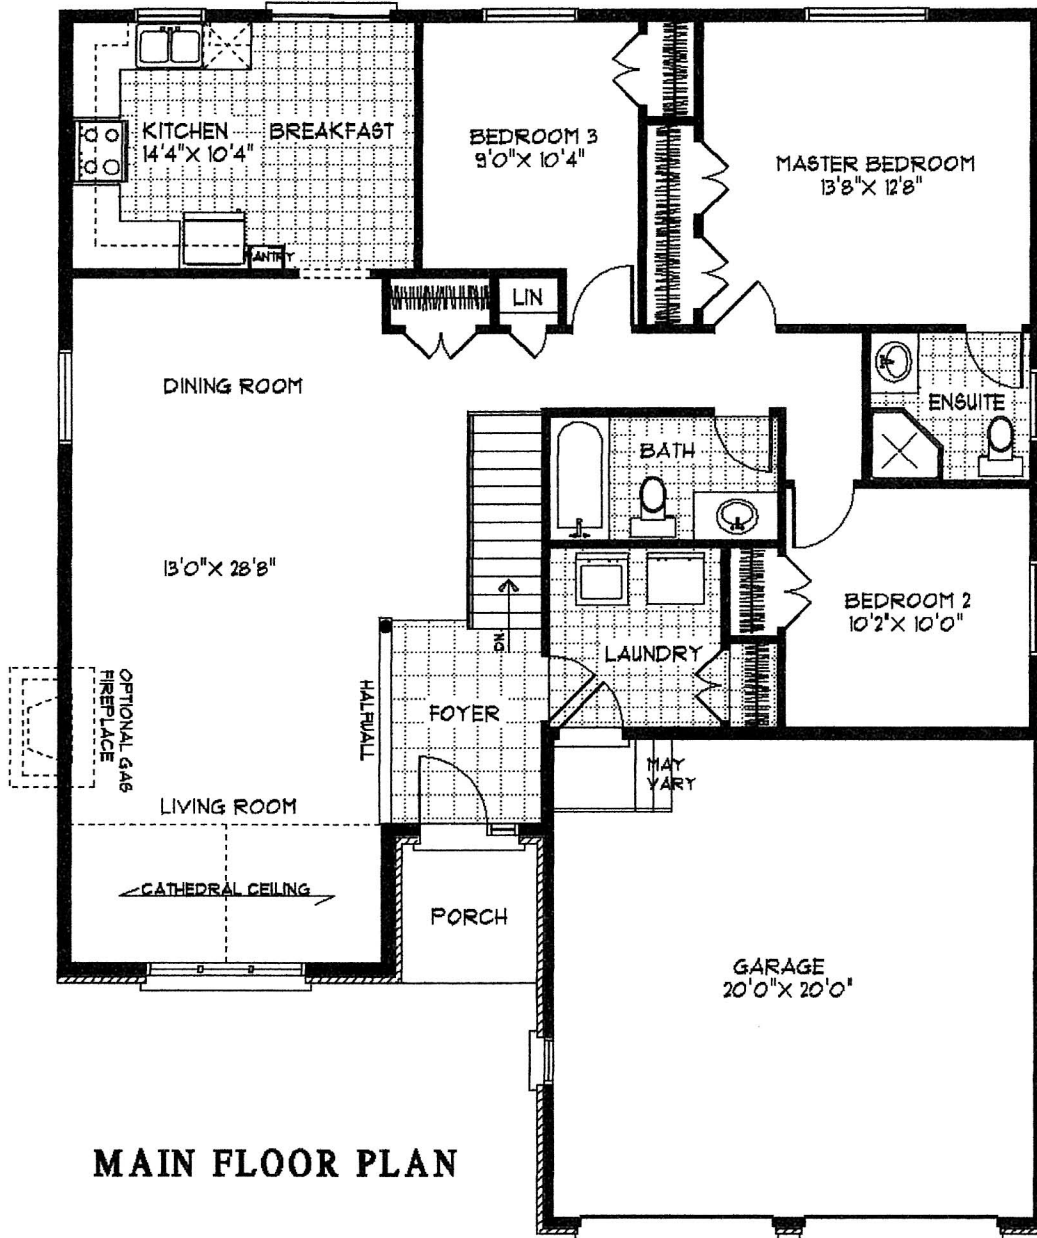

NEILCORP GENERAL CONTRACTING INC.
 THE GLANWORTH A
 1423 SQ.FT.

MAIN FLOOR PLAN

ALL MEASUREMENTS, FLOOR AREAS AND SPECIFICATIONS
 ARE APPROXIMATE AND SUBJECT TO CHANGE
 WITHOUT NOTICE