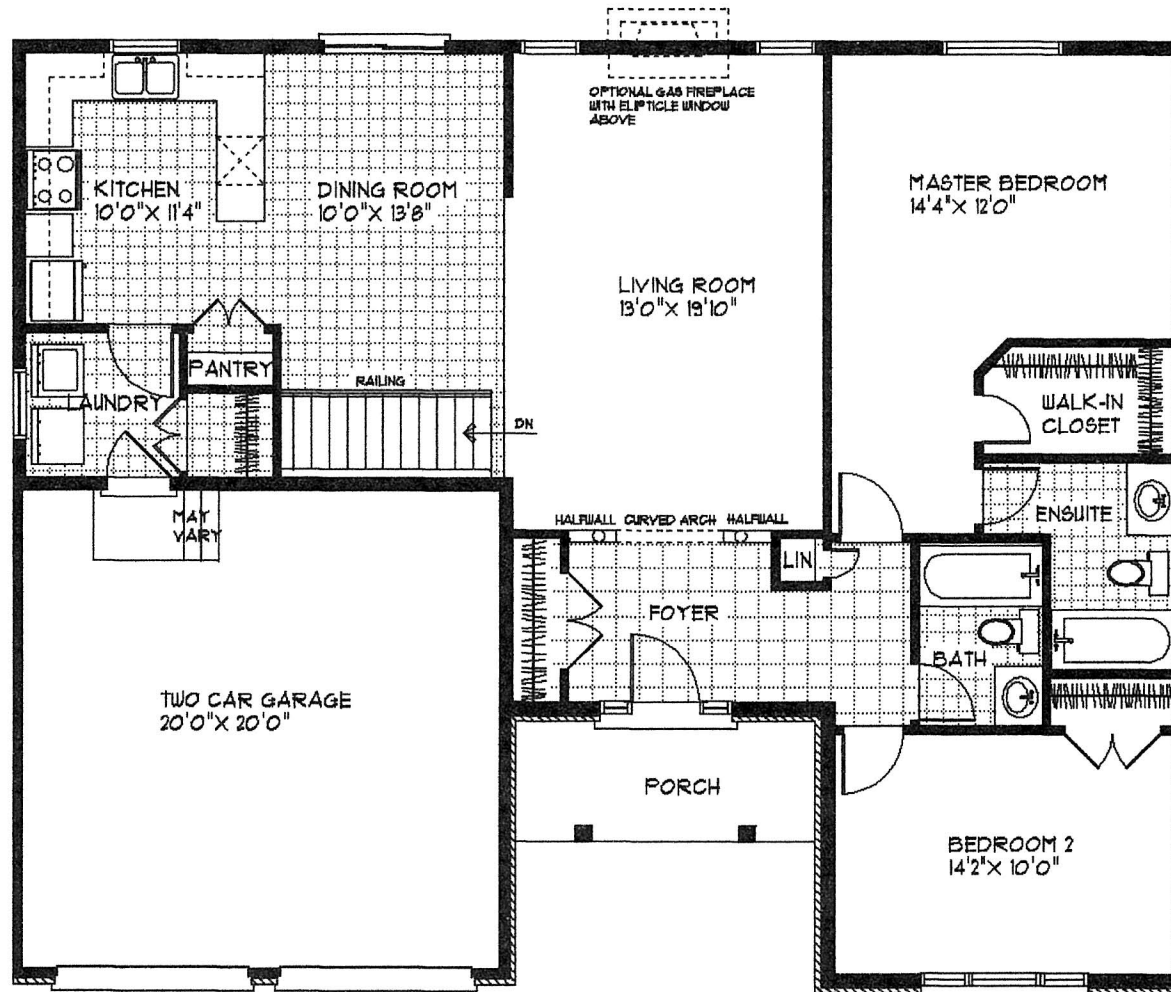

# NEILCORP GENERAL CONTRACTING LTD. THE BLAKENEY

1366 SQ.FT.

## MAIN FLOOR PLAN

ALL MEASUREMENTS, FLOOR AREAS AND SPECIFICATIONS  
ARE APPROXIMATE AND SUBJECT TO CHANGE  
WITHOUT NOTICE