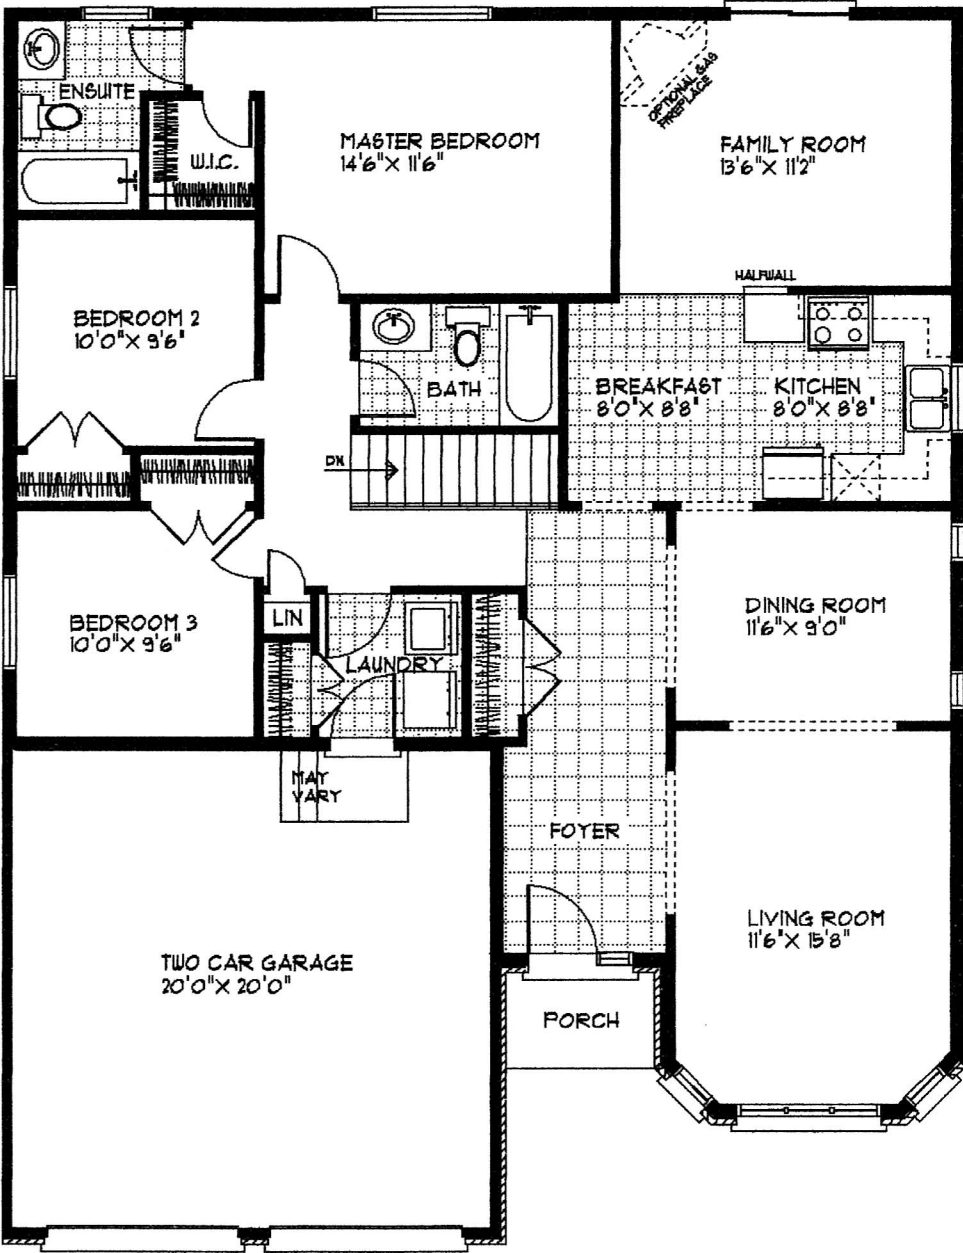

NEILCORP GENERAL CONTRACTING INC.

THE BELMONT

1489 SQ.FT.

MAIN FLOOR PLAN

ALL MEASUREMENTS, FLOOR AREAS AND SPECIFICATIONS ARE APPROXIMATE AND SUBJECT TO CHANGE WITHOUT NOTICE