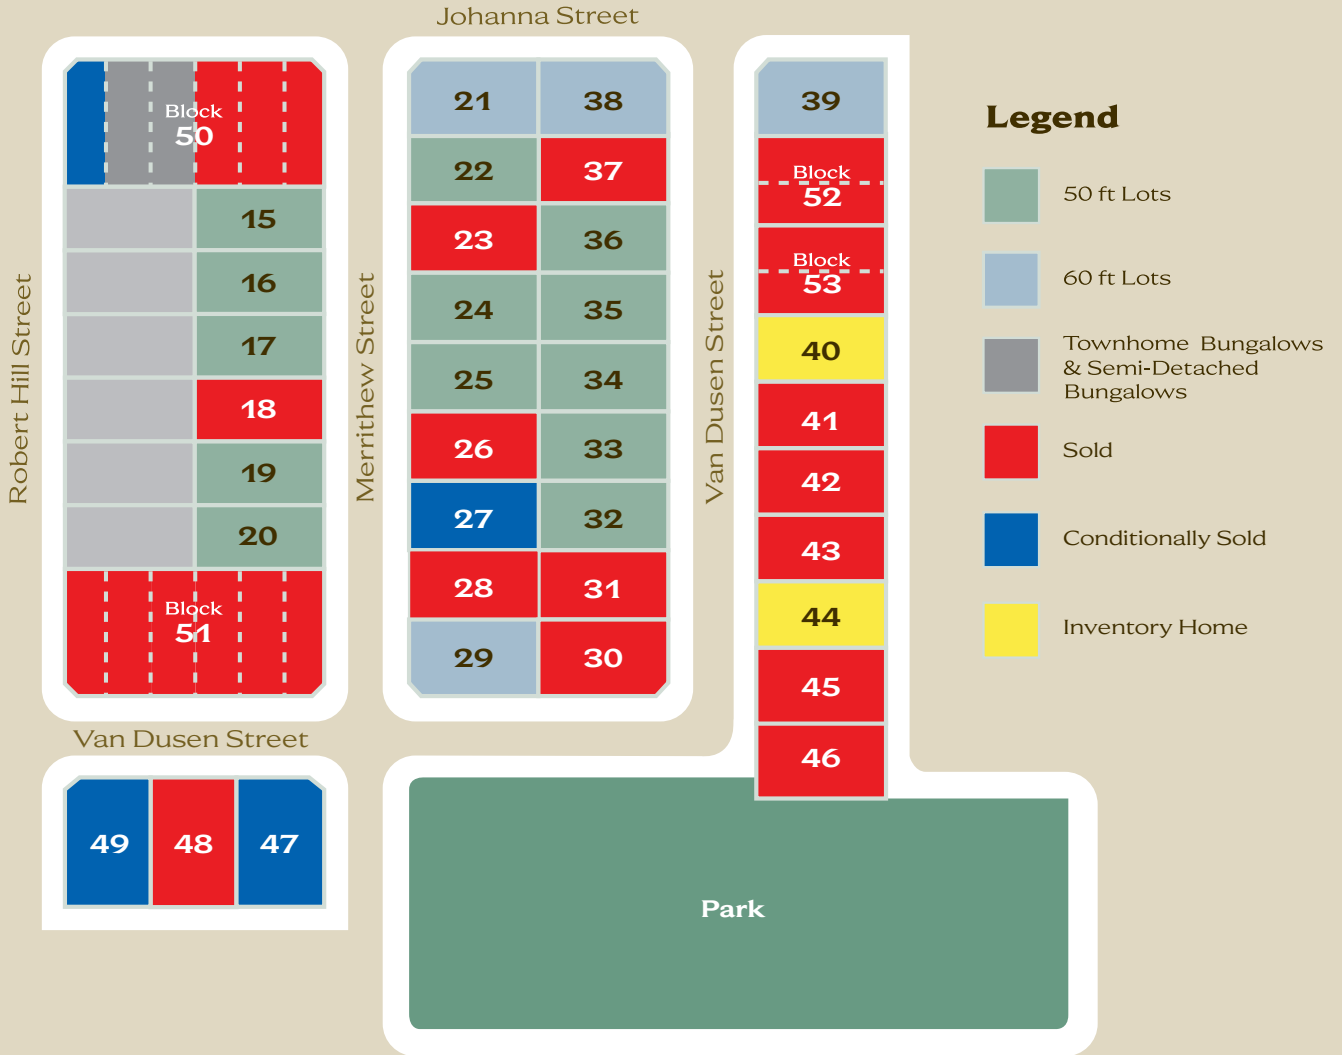

Riverfront Estates

Phase 2 Site Plan

Visit us online at NeilcorpHomes.com

PO Box 1510, Almonte, ON K0A 1A0 • 613.256.7293 • Sales@NeilcorpHomes.com