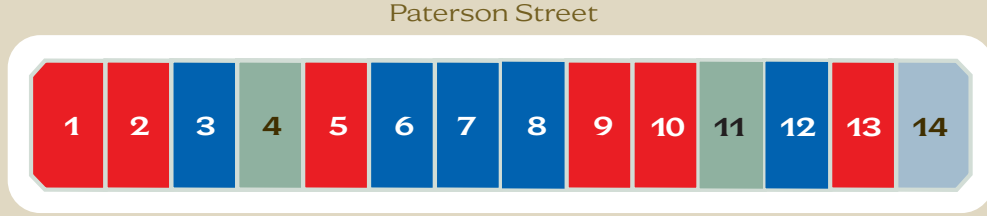

Riverfront Estates

Phase 2 Site Plan

Visit us online at NeilcorpHomes.com

PO Box 1510, Almonte, ON K0A 1A0 • 613.256.7293 • Sales@NeilcorpHomes.com